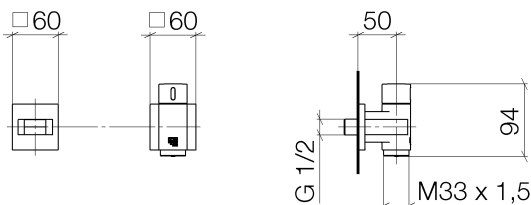

Shower - CL.1

WATER TUBE Kneipp wall elbow with hose holder with individual flanges - polished chrome

Article number: 27 831 979-00 0010

- Laminar stream
- Diverter with integrated volume control and integrated stops
- Flange 2-3/8" x 2-3/8"
- Holder for Kneipp hose
- 1/2" wall elbow
- Hose to be ordered separately
- Water flow rate limited to max. 2.5 gpm
- Internal backflow preventer.

polished chrome

Accessory is required for this item.

Dimensional drawing

All dimensions in mm / inch = mm x 0,0394

Shower - CL.1

WATER TUBE Kneipp wall elbow with hose holder with individual flanges - polished chrome

Article number: 27 831 979-00 0010

Shower - CL.1

WATER TUBE Kneipp wall elbow with hose holder with individual flanges - polished chrome

Article number: 27 831 979-00 0010

Other surface finishes

platinum matte

35 080 970-90 0010

Rough-in adapter -

28 285 979-00

WATER TUBE Kneipp hose
white 78-3/4" - polished
chrome

28 286 979-00

WATER TUBE Kneipp hose
black 78-3/4" - polished
chrome